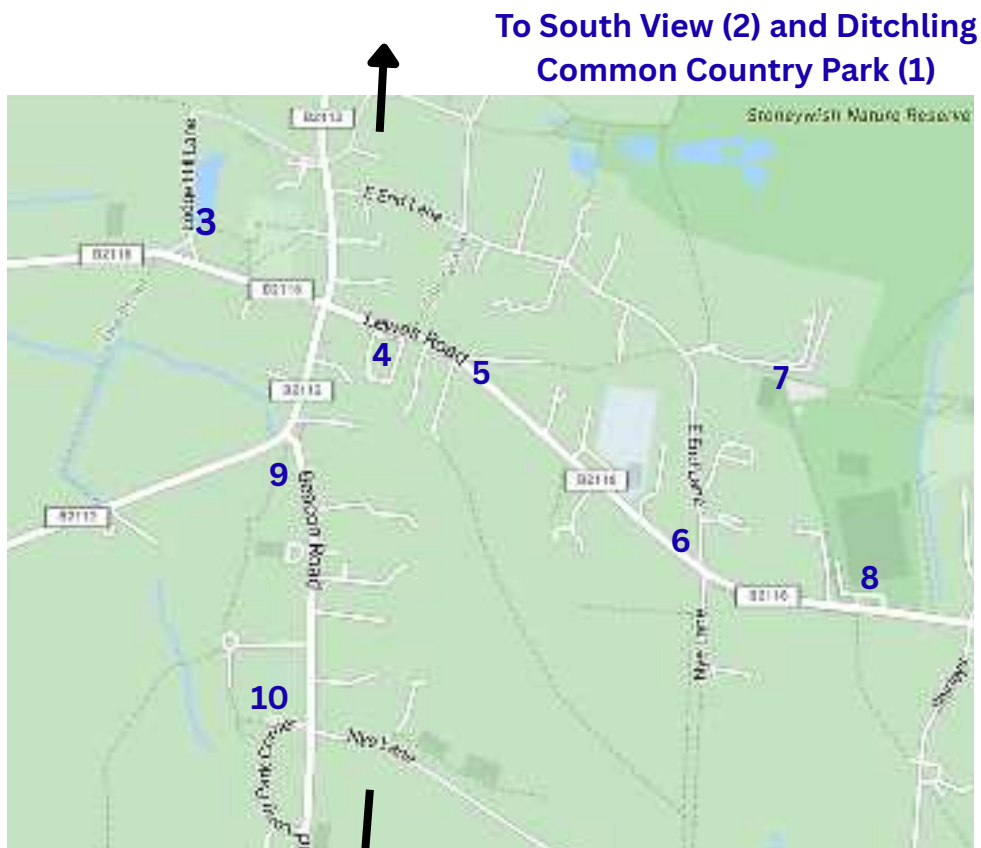

Dogs in Ditchling

Ditchling welcomes walkers and dogs. Dog waste in bags may be placed in any litter or dog waste bin. The map shows locations. If all bins are full please take your litter home along with any recycling as there are no public recycling facilities.

Thank you for picking up after your dog.

- 1 Ditchling Common Country Park (car park and walks)**
- 2 Bus stop by South View**
- 3 Lodge Hill Lane pond by The Green**
- 4 Car park behind Village Hall**
- 5 The Fieldway corner with Lewes Road**
- 6 East End Lane corner with Lewes Road**
- 7 Farm Lane tennis court and playground**
- 8 Recreation ground car park and pavilion**
- 9 Clayton Road corner with Beacon Road & South Street**
- 10 Long Park Corner playground**
- 11 Ditchling Beacon National Trust car park**

To South View (2) and Ditchling Common Country Park (1)

To Ditchling Beacon National Trust car park (11)